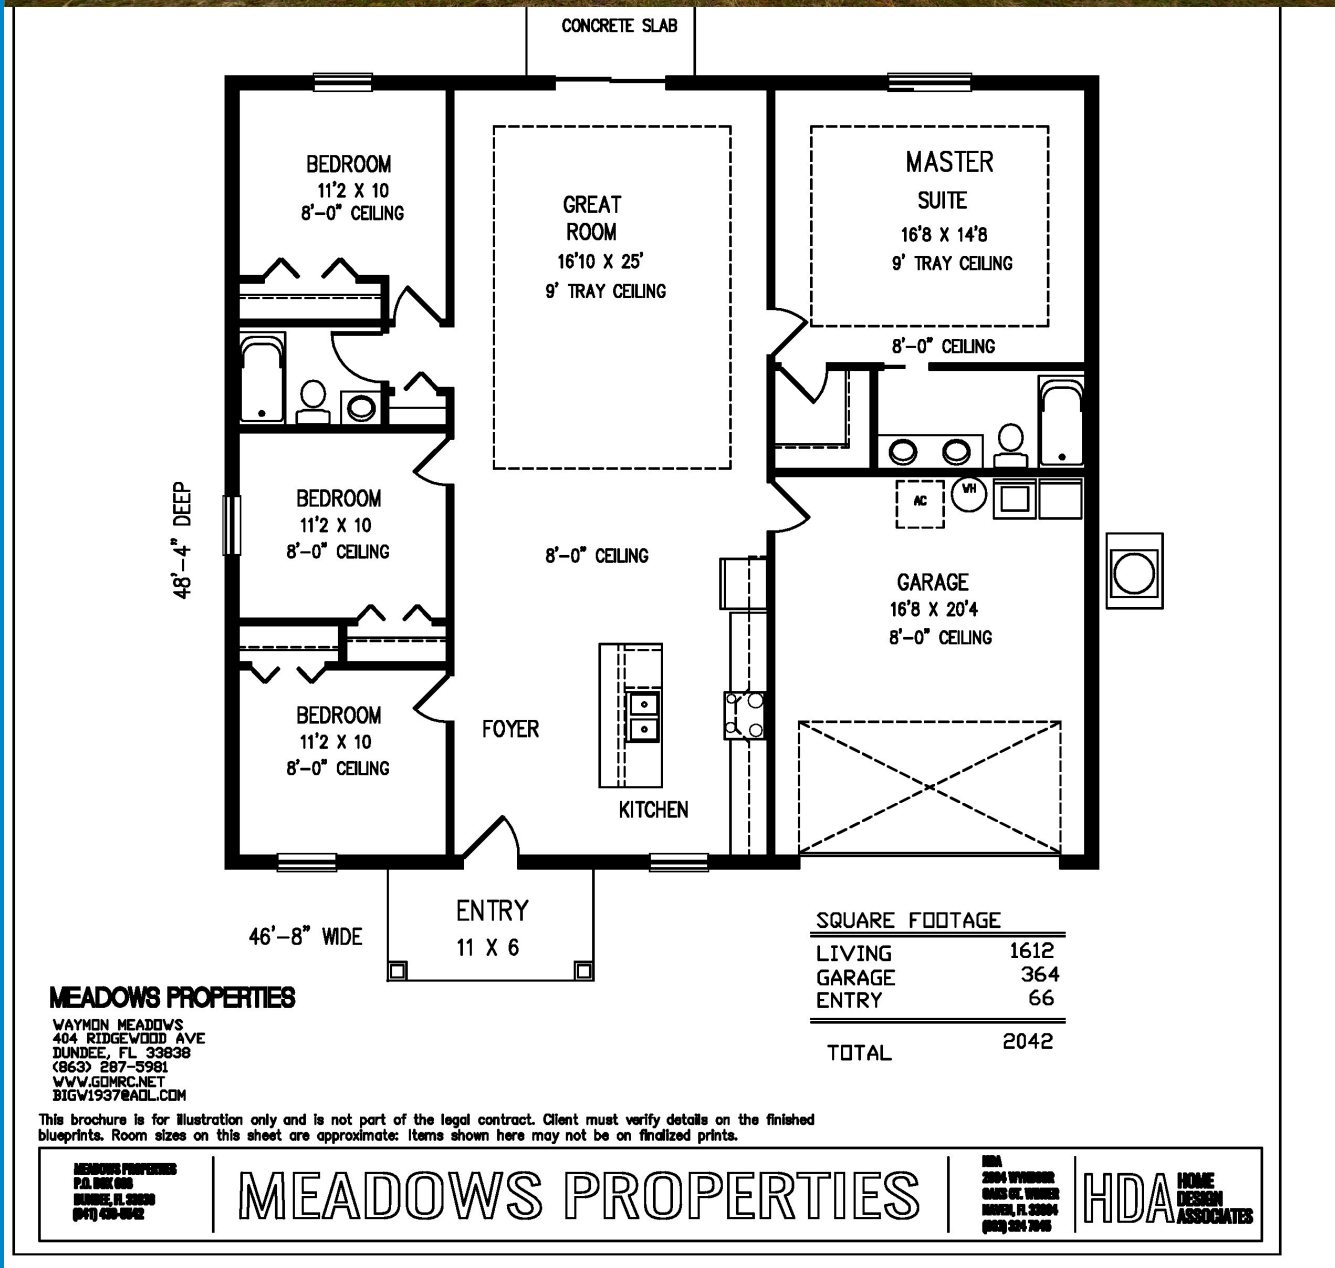

NEW MODEL HOMES BUILT BY WAYMON MEADOWS

863.287.5981 Website: WaymonMeadows.com

Since 1974

NEW MODEL HOMES BUILT BY WAYMON MEADOWS

863.287.5981 Website: WaymonMeadows.com

Since 1974