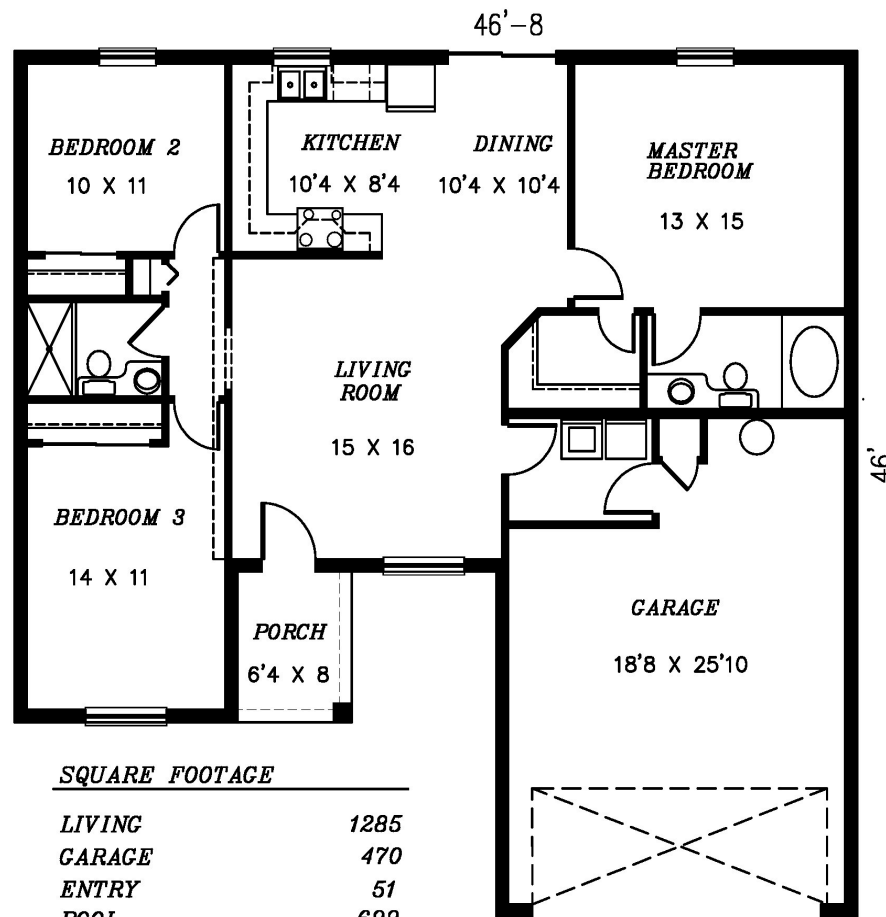

© COPYRIGHT

Waymon Meadows 863.287.5981

Affordable Homes by Waymon Meadows

\$259,722

Waymon Meadows 863.287.5981

Affordable Homes by Waymon Meadows

\$256,923.00

HOME DESIGN ASSOCIATES MODEL 1285

ELEVATION A

SQUARE FOOTAGE

LIVING	1285
GARAGE	470
ENTRY	51
POOL	699
TOTAL	2505

HOME DESIGN ASSOCIATES INC.
2604 WYNDSOR OAKS CRT
WINTER HAVEN, FL 33884
PHONE: (863) 324-7945
FAX: (863) 324-9155
sstrang@tampabay.rr.com