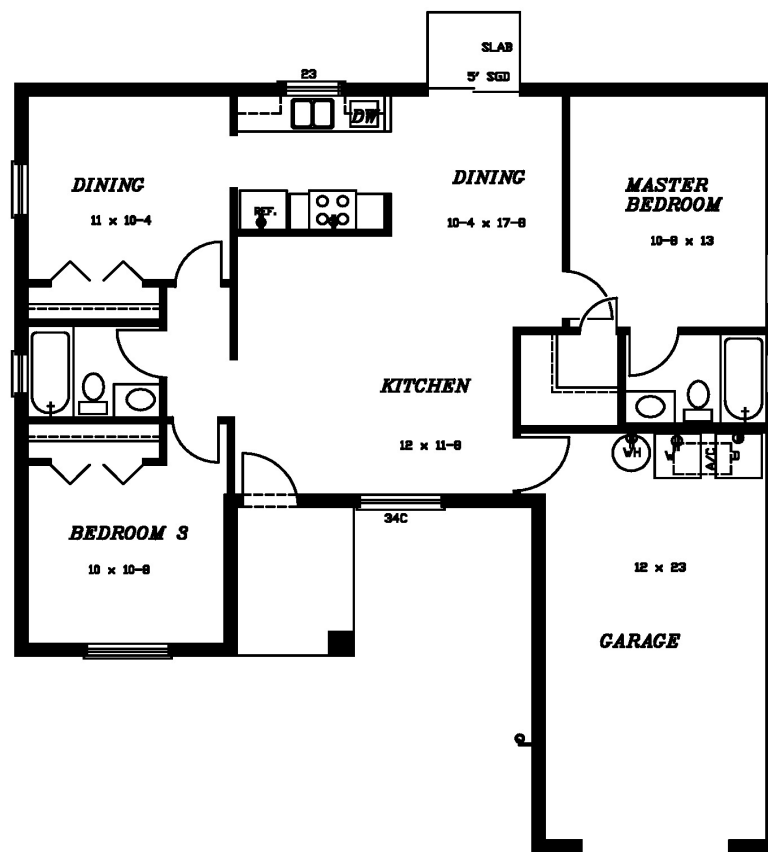

Affordable Homes by Waymon Meadows

\$190,00.00

ALPHA 800

ELEVATION A

LIVING	800
GARAGE	335
PORCH	12
TOTAL	1147

This brochure is for illustration only and is not part of the legal contract. Client must verify details on the finished blueprints. Room sizes on this sheet are approximate. Items shown here may not be on finalized prints.

\$241,000.00

CELESTIAL 1019

2 BEDROOM 1 CAR GARAGE REAR KITCHEN

ELEVATION B

P.O. BOX 668, DUNDEE, FL 33838
MEADOWS PROPERTIES
310 STATE ROAD 642
PHONE: (941) 439-5542
FAX: (941) 439-1517

SQUARE FOOTAGE

LIVING	1019
GARAGE	315
ENTRY	52
TOTAL	1386