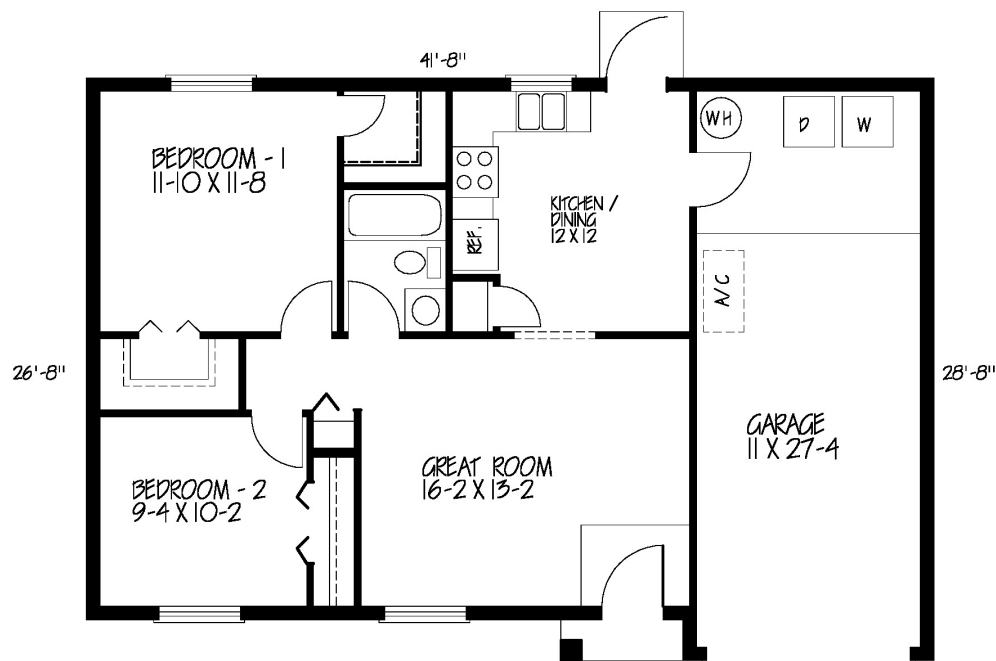

Affordable Homes by Waymon Meadows

\$190,00.00

ALPHA 800

ELEVATION A

LIVING	800
GARAGE	335
PORCH	12
TOTAL	1147

This brochure is for illustration only and is not part of the legal contract. Client must verify details on the finished blueprints. Room sizes on this sheet are approximate. Items shown here may not be on finalized prints.