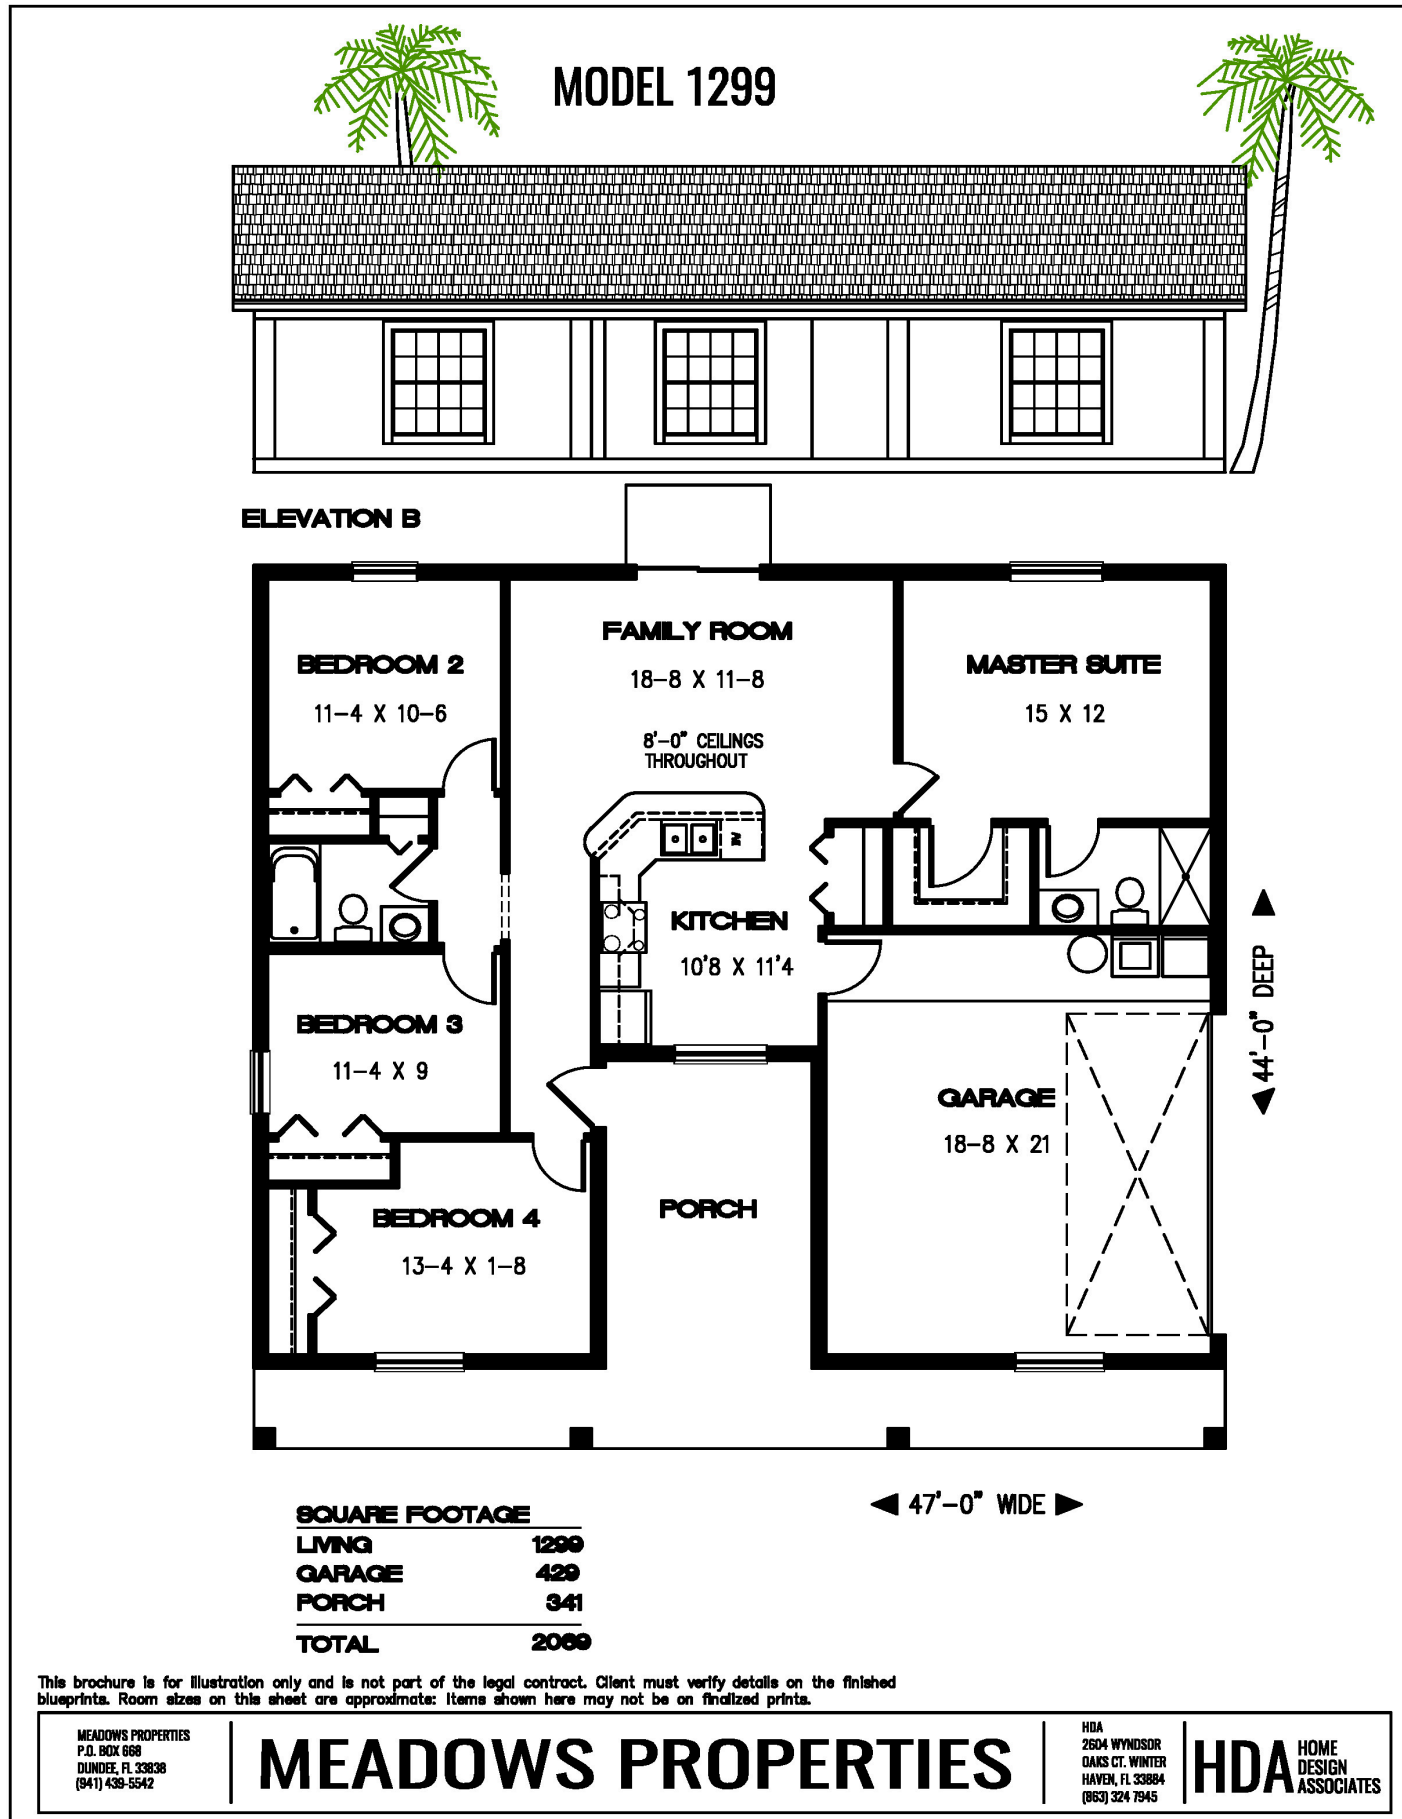

Affordable Homes by Waymon Meadows

$259,722

Waymon Meadows 863.287.5981