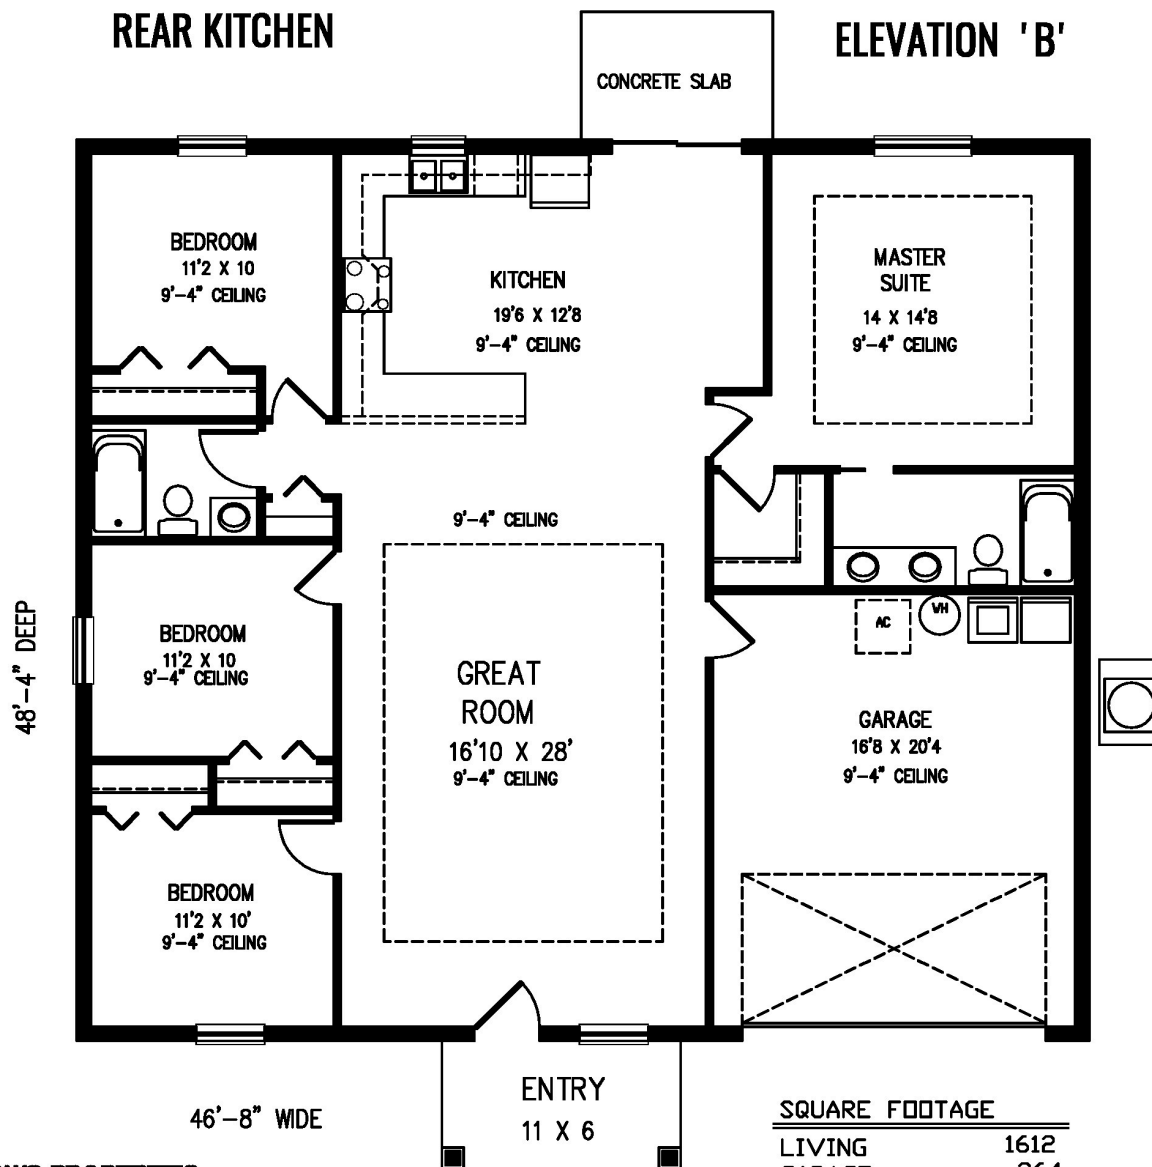

Waymon Meadows Builder Since 1974

REAR KITCHEN

ELEVATION 'B'

SQUARE FOOTAGE	
LIVING	1612
GARAGE	364
ENTRY	66
TOTAL	2042

MEADOWS PROPERTIES

WAYMON MEADOWS
404 RIDGEWOOD AVE
DUNDEE, FL 33838
(863) 287-5981
WWW.GDMRC.NET
BIGW1937@AOL.COM