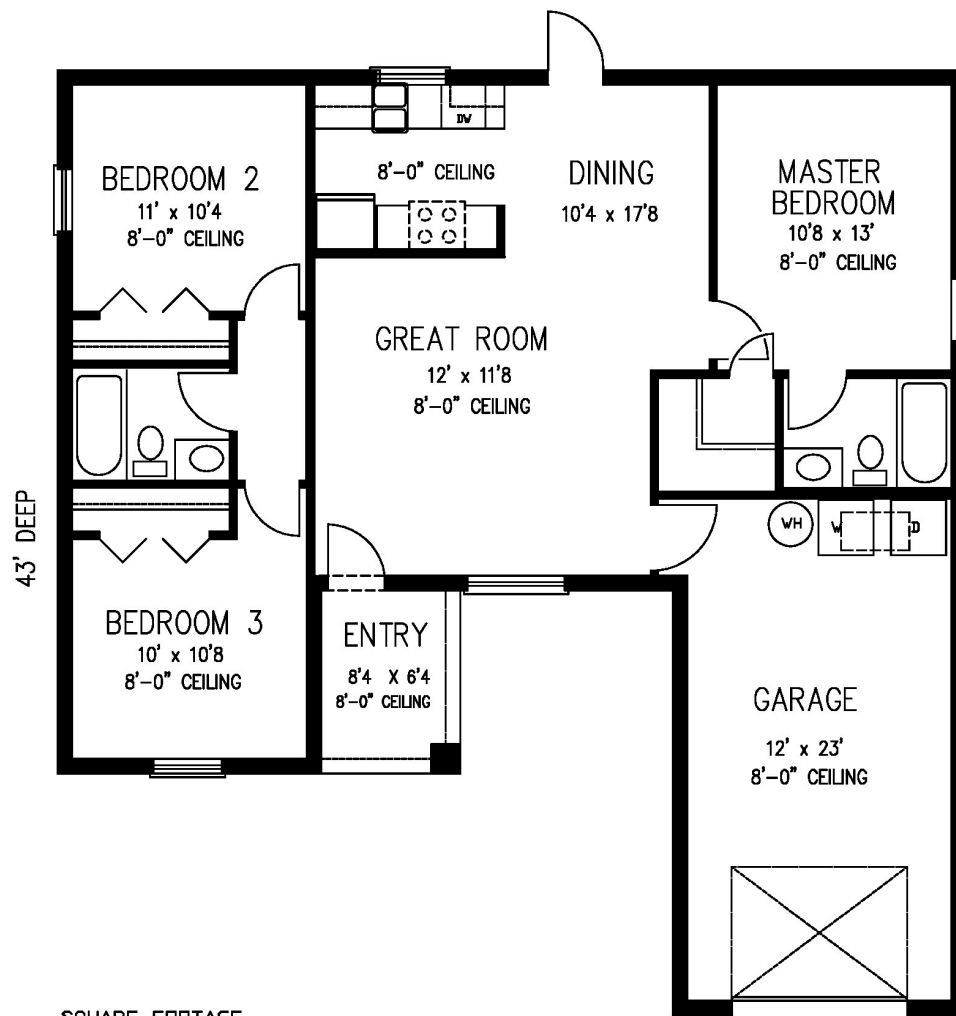

This brochure is for illustration only and is not part of the legal contract. Client must verify details on the finished blueprints. Room sizes on this sheet are approximate. Items shown here may not be on finalized prints.

100%
Satisfaction
Goal

Waymon Meadows Builder Since 1974

MODEL 1017

SQUARE FOOTAGE	
LIVING	1017
GARAGE	315
ENTRY	52
TOTAL	1384

This brochure is for illustration only and is not part of the legal contract. Client must verify details on the finished blueprints. Room sizes on this sheet are approximate. Items shown here may not be on finalized prints.