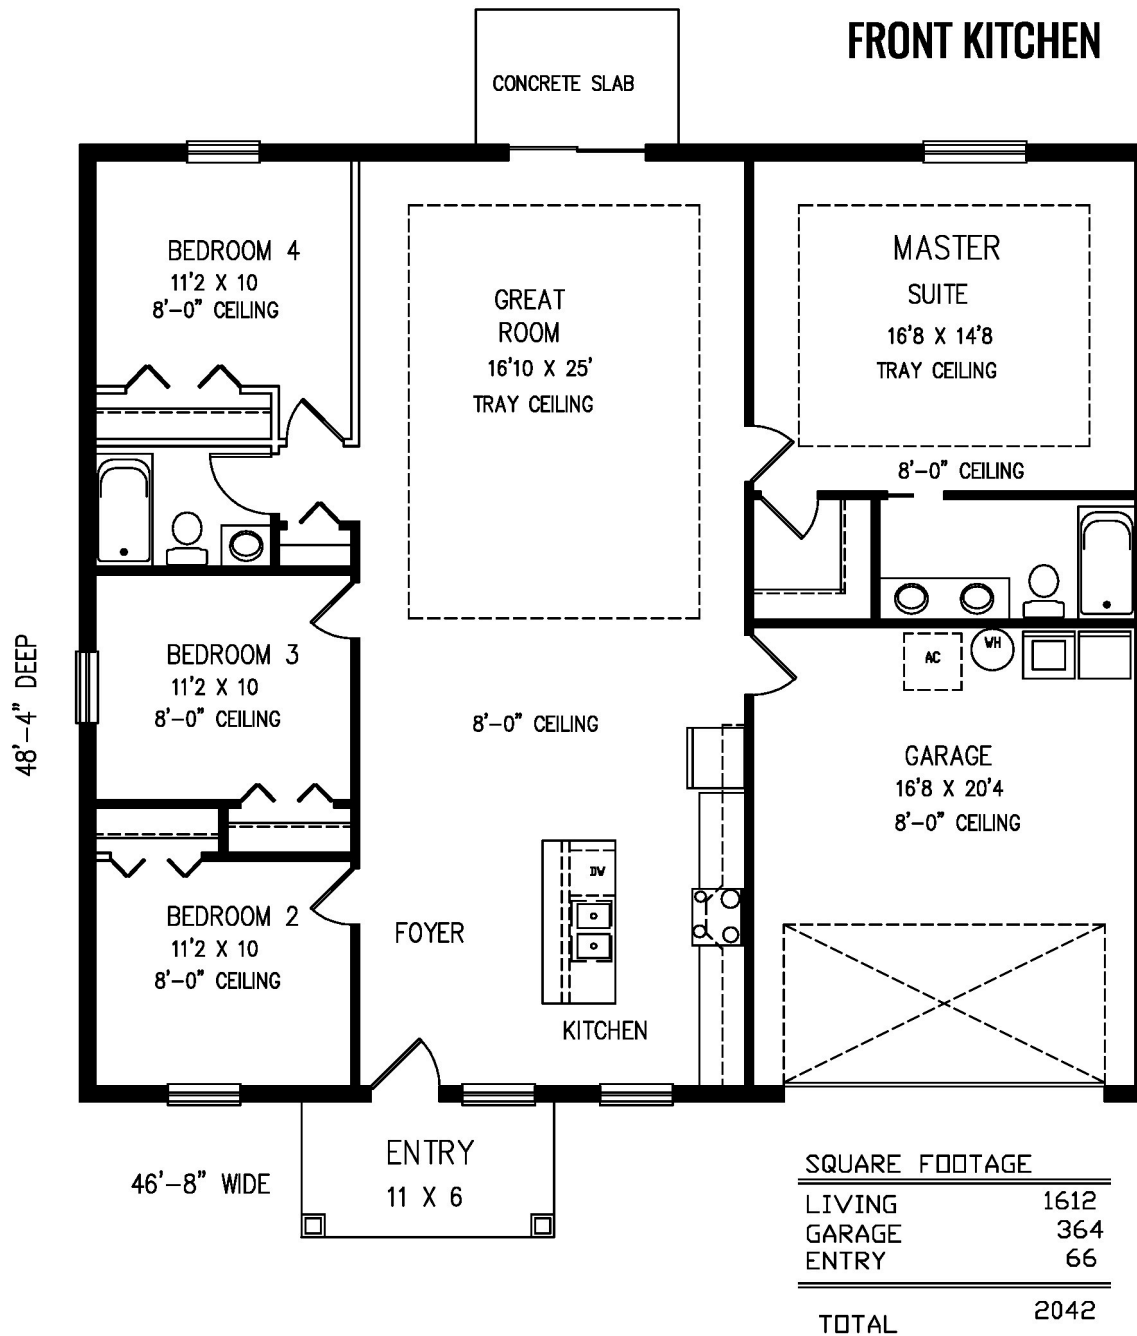

Waymon Meadows Builder Since 1974

MODEL 1553

SQUARE FOOTAGE	
LIVING	1553
GARAGE	383
ENTRY	48
TOTAL	1984

THIS BROCHURE IS FOR ILLUSTRATION ONLY AND IS NOT PART OF THE LEGAL CONTRACT. CLIENT MUST VERIFY DETAILS ON THE FINISHED BLUEPRINTS. ROOM SIZES ON THIS SHEET ARE APPROXIMATE. ITEMS SHOWN HER MAY NOT BE ON FINALIZED PRINTS.

100%
Satisfaction
Goal

Waymon Meadows Builder Since 1974

MODEL 1612 A

This brochure is for illustration only and is not part of the legal contract. Client must verify details on the finished blueprints. Room sizes on this sheet are approximate. Items shown here may not be on finalized prints.