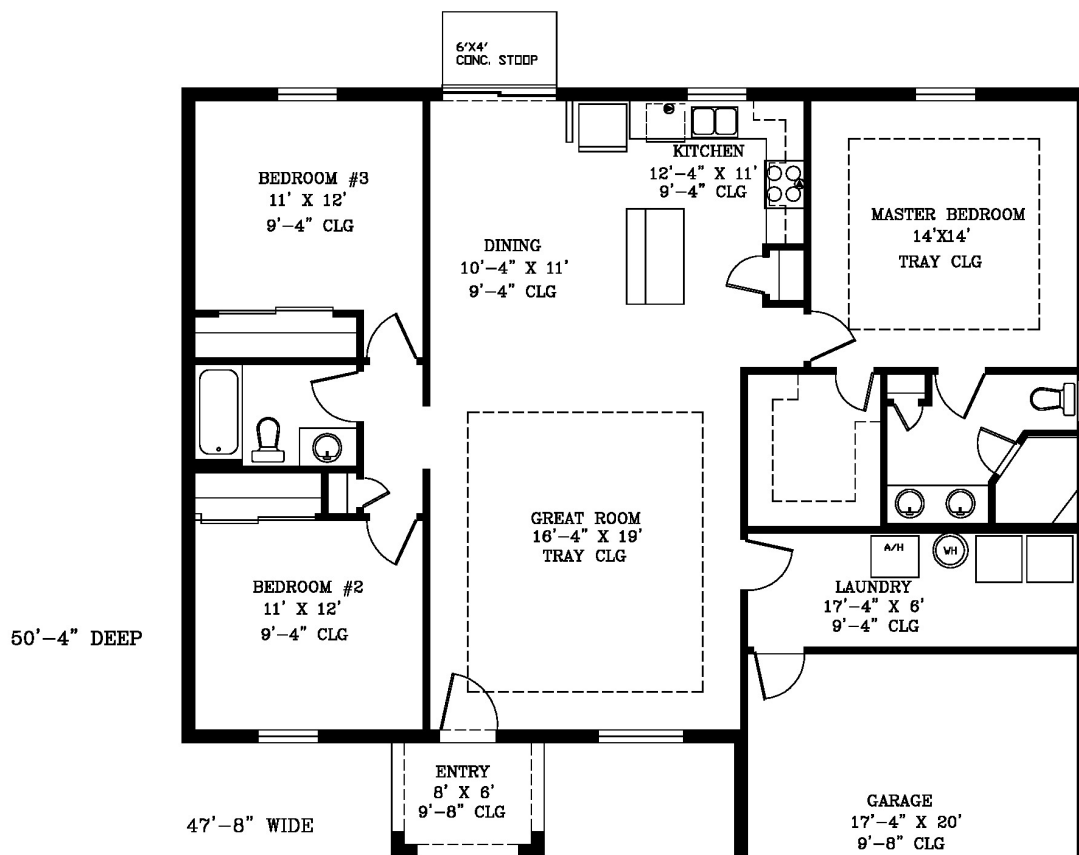

Waymon Meadows Builder Since 1974

MODEL 1553

SQUARE FOOTAGE	
LIVING	1553
GARAGE	383
ENTRY	48
TOTAL	1984

THIS BROCHURE IS FOR ILLUSTRATION ONLY AND IS NOT PART OF THE LEGAL CONTRACT. CLIENT MUST VERIFY DETAILS ON THE FINISHED BLUEPRINTS. ROOM SIZES ON THIS SHEET ARE APPROXIMATE. ITEMS SHOWN HER MAY NOT BE ON FINALIZED PRINTS.

100%
Satisfaction
Goal

Waymon Meadows Builder Since 1974

MODEL 1612 A

This brochure is for illustration only and is not part of the legal contract. Client must verify details on the finished blueprints. Room sizes on this sheet are approximate. Items shown here may not be on finalized prints.