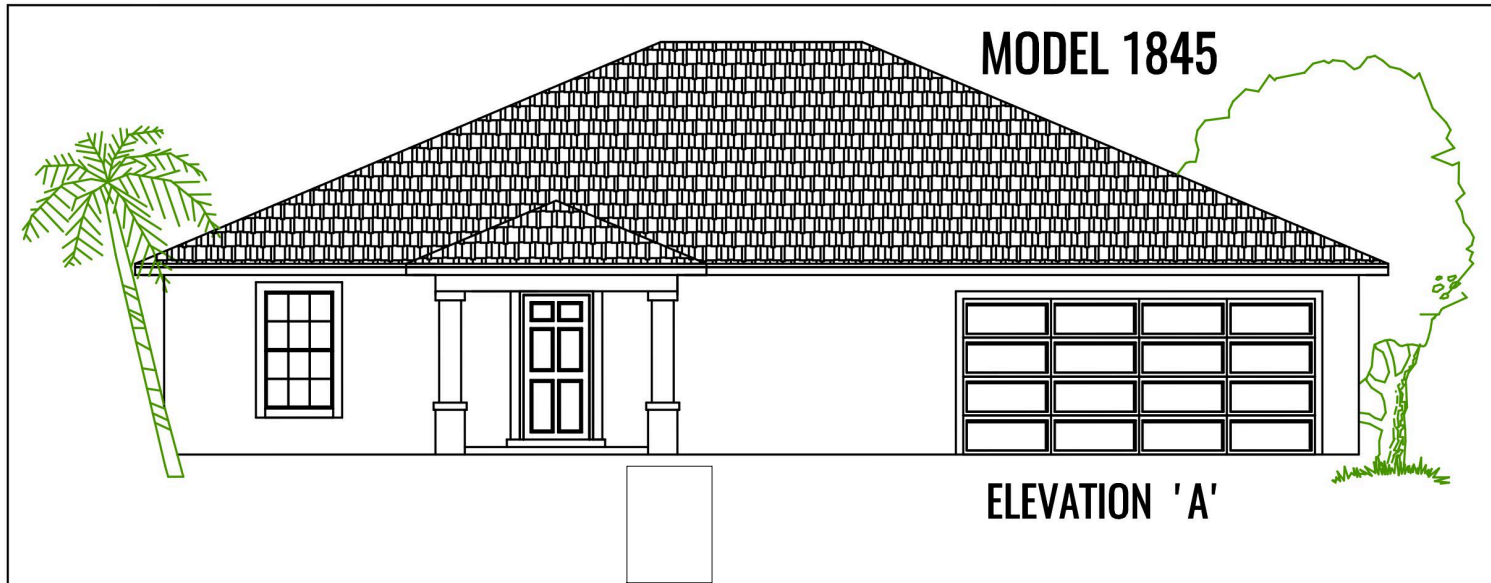

100%
Satisfaction
Goal

Waymon Meadows Builder Since 1974

MEADOWS PROPERTIES

WAYMON MEADOWS
404 RIDGEWOOD AVE
DUNDEE, FL 33838
(863) 287-5981
WWW.GDMRC.NET
BIGW1937@AOL.COM

SQUARE FOOTAGE

LIVING	1845
GARAGE	468
ENTRY	66
LANAI	140
TOTAL	2129

This brochure is for illustration only and is not part of the legal contract. Client must verify details on the finished blueprints. Room sizes on this sheet are approximate. Items shown here may not be on finalized prints.

MEADOWS PROPERTIES
P.O. BOX 668
DUNDEE, FL 33838
(941) 439-5542

MEADOWS PROPERTIES

HDA
2604 WYNDSOR
OAKS CT. WINTER
HAVEN, FL 33884
(863) 324 7945

HDA HOME
DESIGN
ASSOCIATES

Waymon Ellis Meadows - Licesed Real Estate Broker and Builder
404 Ridgewood Avenue - Dundee, Florida 33838
Phone: 863-287-5981 - Email: BigW1937@aol.com - www.WaymonMeadowsRealEstate.com.