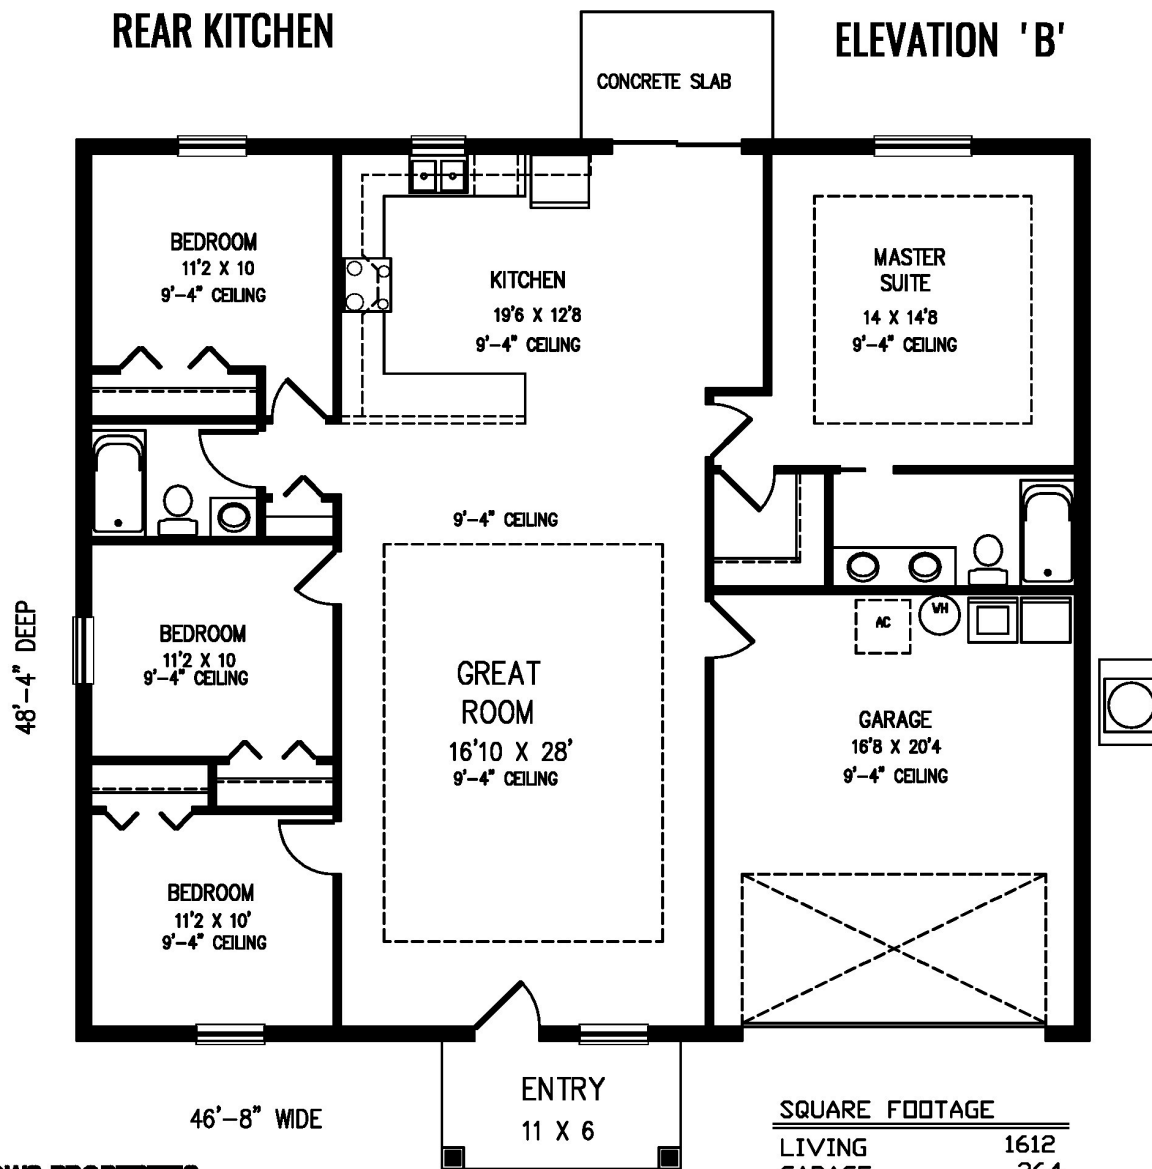

Waymon Meadows Builder Since 1974

REAR KITCHEN

ELEVATION 'B'

SQUARE FOOTAGE	
LIVING	1612
GARAGE	364
ENTRY	66
TOTAL	2042

MEADOWS PROPERTIES

WAYMON MEADOWS
404 RIDGEWOOD AVE
DUNDEE, FL 33838
(863) 287-5981
WWW.GDMRC.NET
BIGW1937@AOL.COM