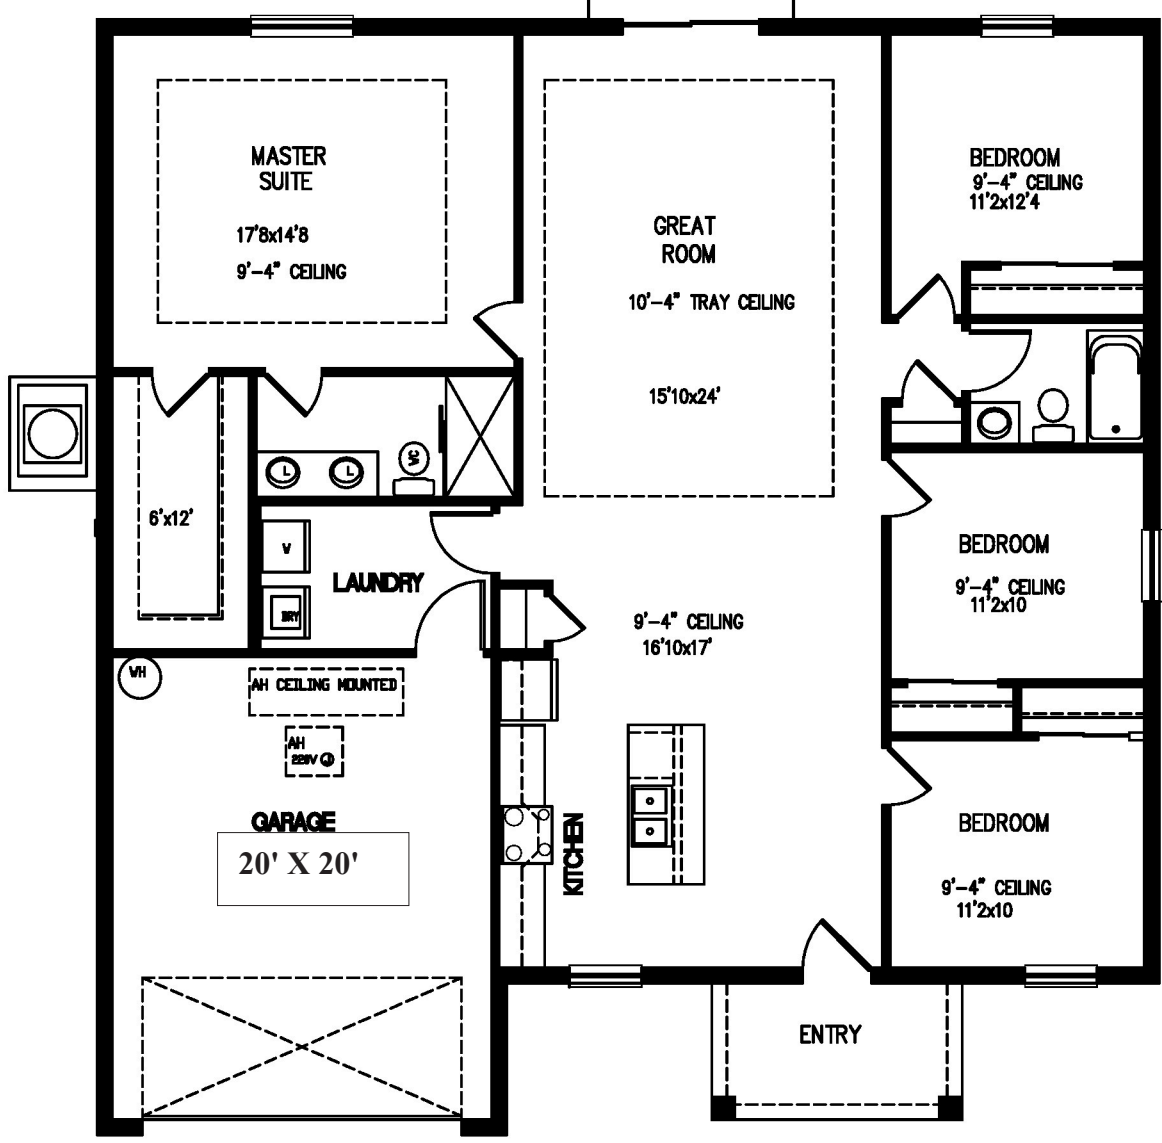

MODEL1679

FRONT KITCHEN

LIVING	1679
GARAGE	439
ENTRY	66
TOTAL	2184

MEADOWS PROPERTIES
 WAYMON MEADOWS
 404 RIDGEWOOD AVE
 DUNDEE, FL 33838
 (863) 287-5981
 WWW.GDMRC.NET
 BIGW1937@AOL.COM

This brochure is for illustration only and is not part of the legal contract. Client must verify details on the finished blueprints. Room sizes on this sheet are approximate: Items shown here may not be on finalized prints.

1845 PHOTO

1845 PHOTO

1845 PHOTO

1845 PHOTO

1845 PHOTO

1845 PHOTO