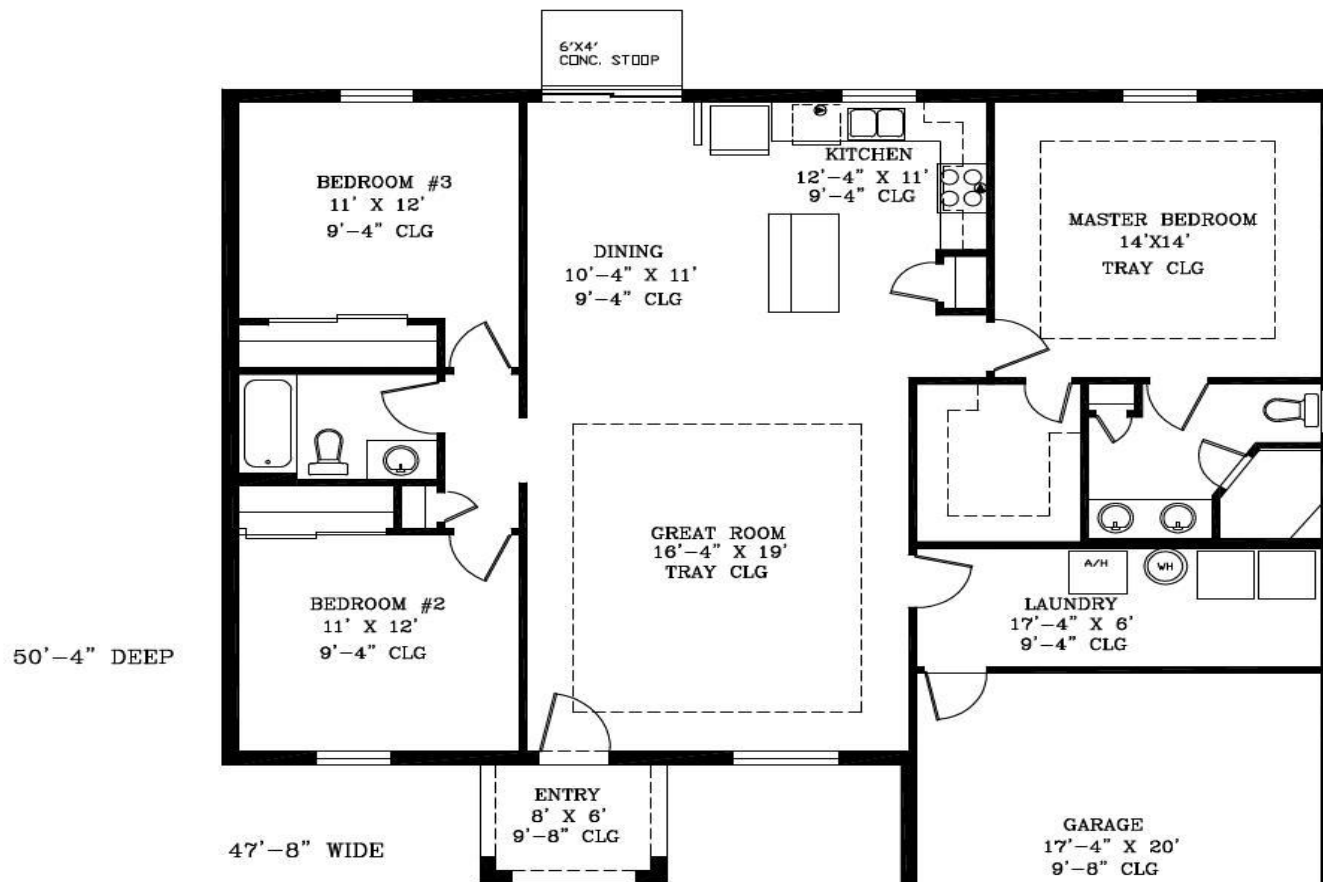

# Celestial Model 1553

MODEL 1553

SQUARE FOOTAGE	
LIVING	1553
GARAGE	383
ENTRY	48
<b>TOTAL</b>	<b>1984</b>

THIS BROCHURE IS FOR ILLUSTRATION ONLY AND IS NOT PART OF THE LEGAL CONTRACT. CLIENT MUST VERIFY DETAILS ON THE FINISHED BLUEPRINTS. ROOM SIZES ON THIS SHEET ARE APPROXIMATE. ITEMS SHOWN HER MAY NOT BE ON FINALIZED PRINTS.