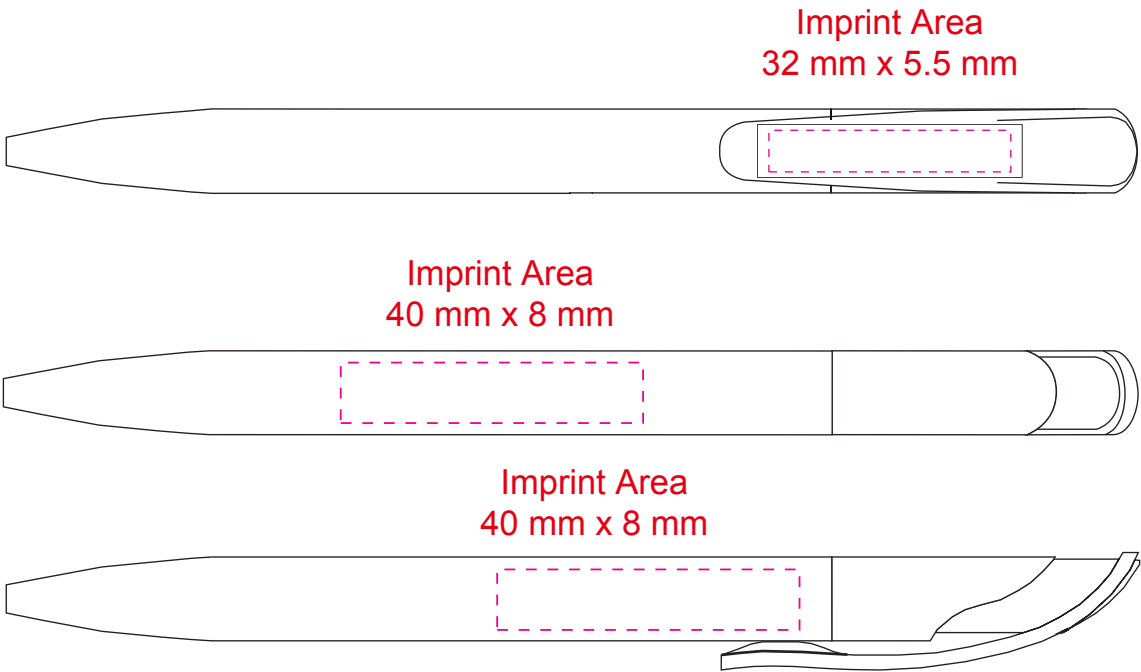

2418

Challenger Frost

PAD PRINTED

Dotted line shows imprint area and will not print.

VIRTUAL PROOF ONLY. Actual product and imprint may vary in color.

Because of the different colors and textures of substrates that are printed, we DO NOT guarantee exact PMS and/or color matches.