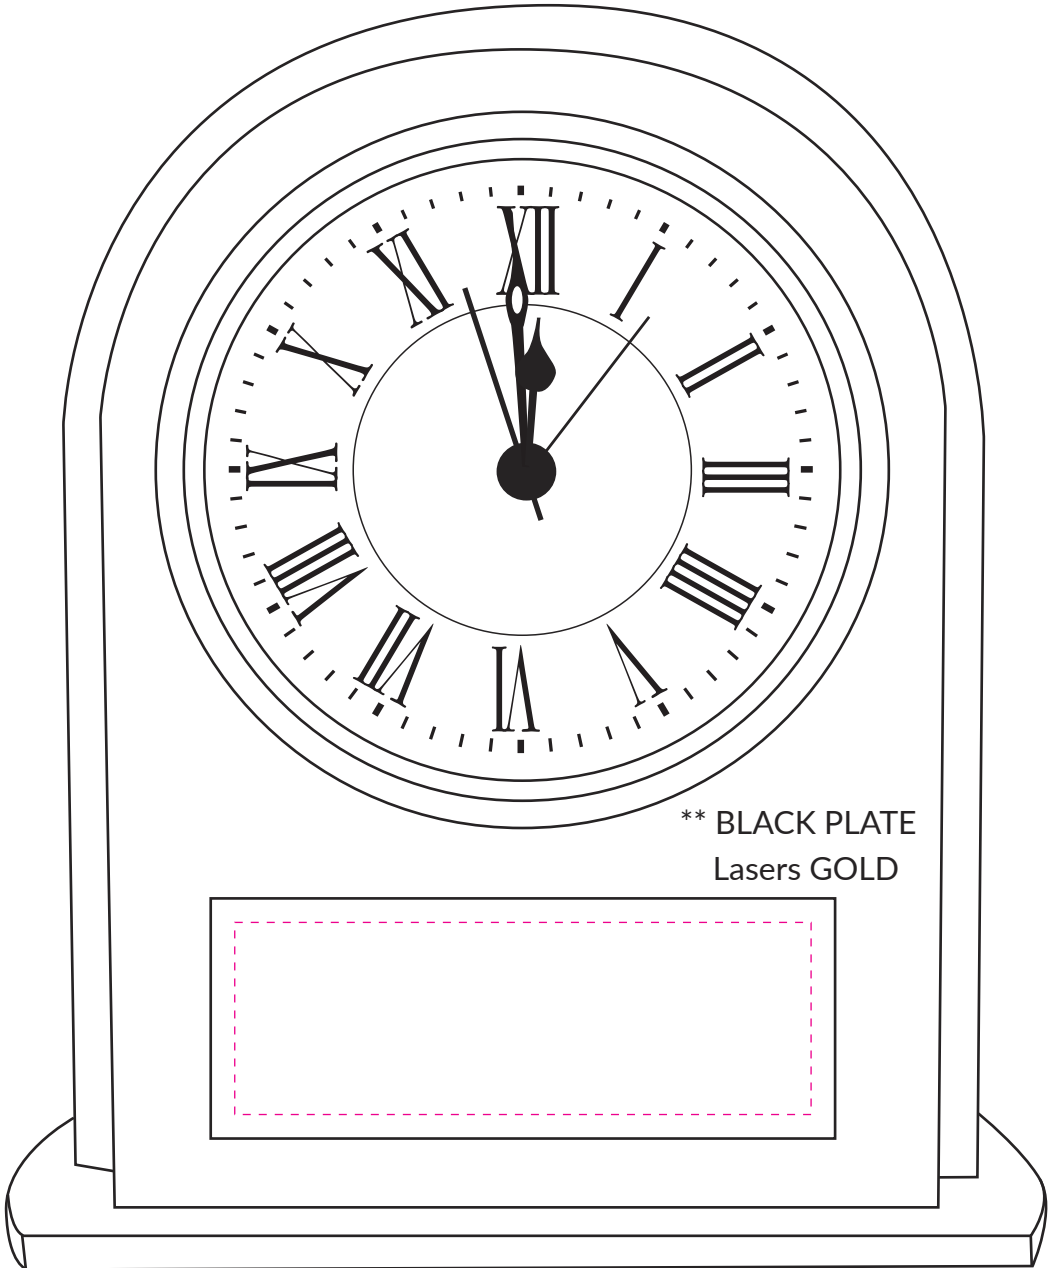

7225

Rosewood and Black Glass Arch Clock

Plate Size: 1.25 x 3.25

Imprint Size: 1 x 3

Dotted line shows imprint area and will not print.