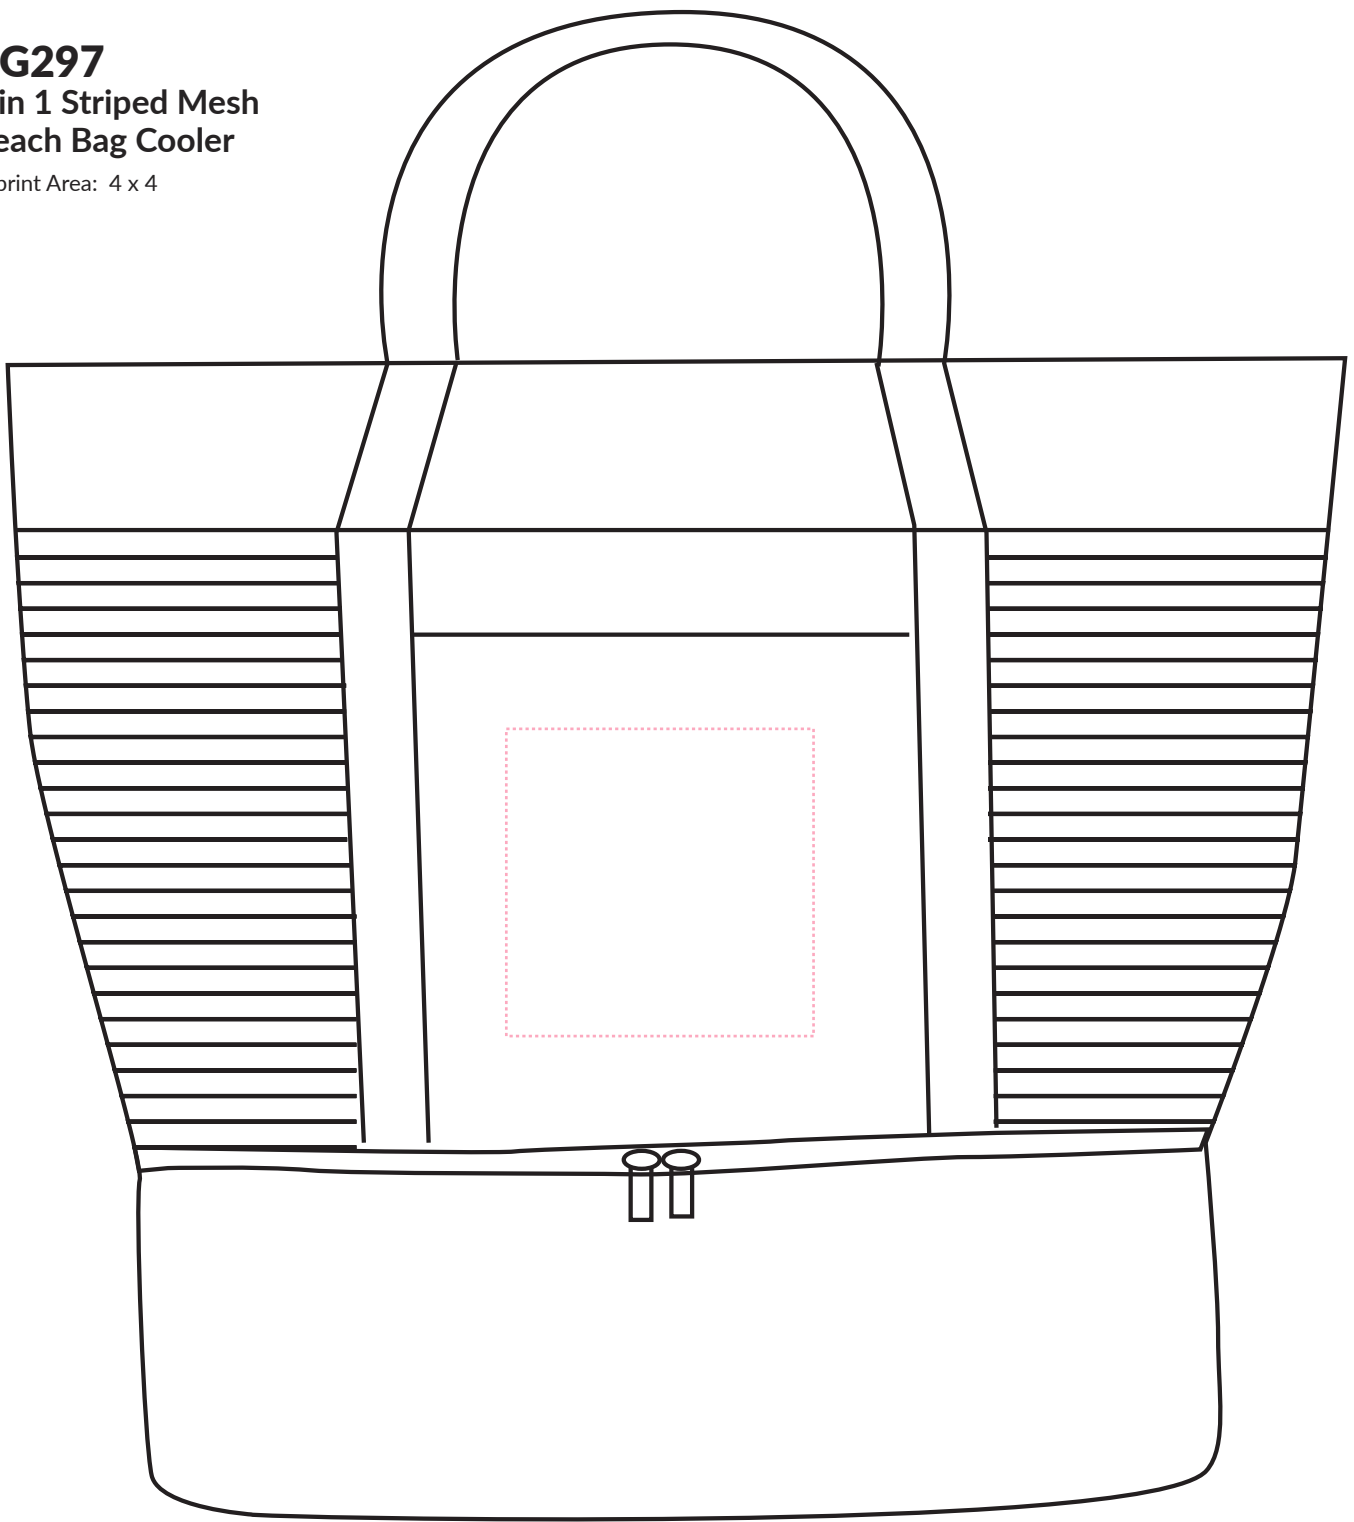

**BG297**  
**2 in 1 Striped Mesh**  
**Beach Bag Cooler**

Imprint Area: 4 x 4

Dotted line shows imprint area and will not print.