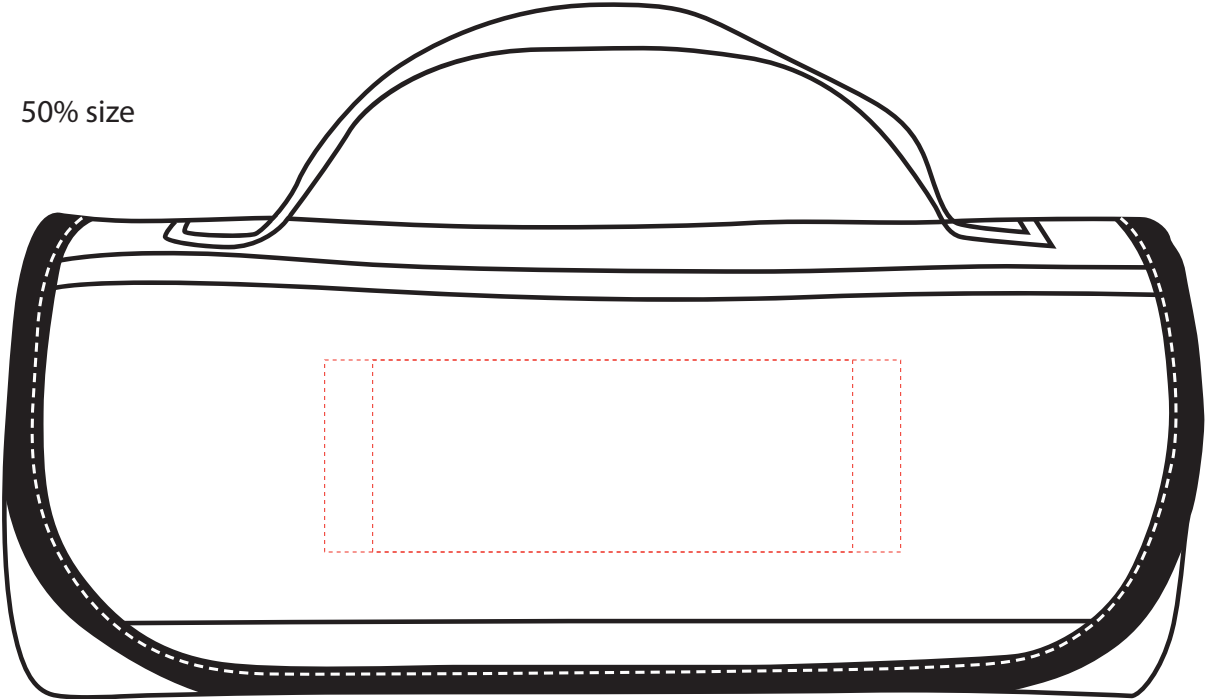

BG4953

Fleece Roll Up Blanket

Imprint area: 2"H x 6" W

4CP/Tprint: 2"H x 5"W

50% size

100% size