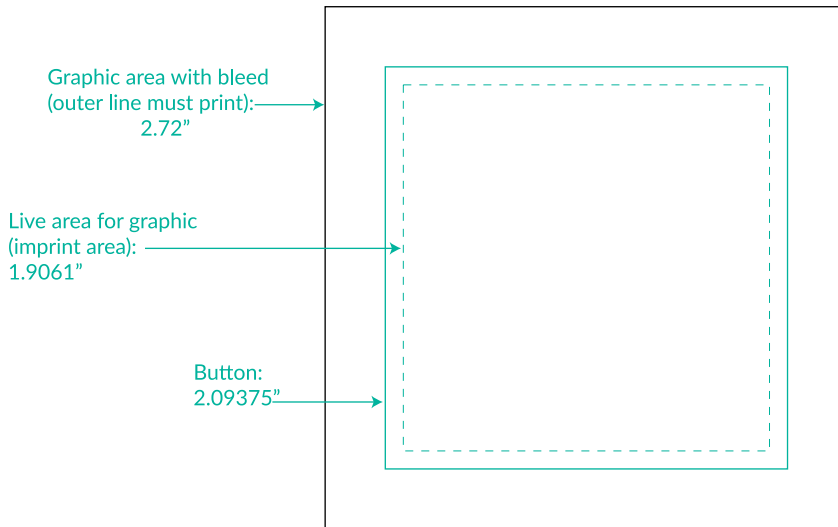

BTP05

Square Button with Pin

Button Size: 2.09375 x 2.09375

Imprint Area: 1.9061 x 1.9061 (no bleed)

2.72 x 2.72 (with bleed)

Line shows imprint area and will not print.