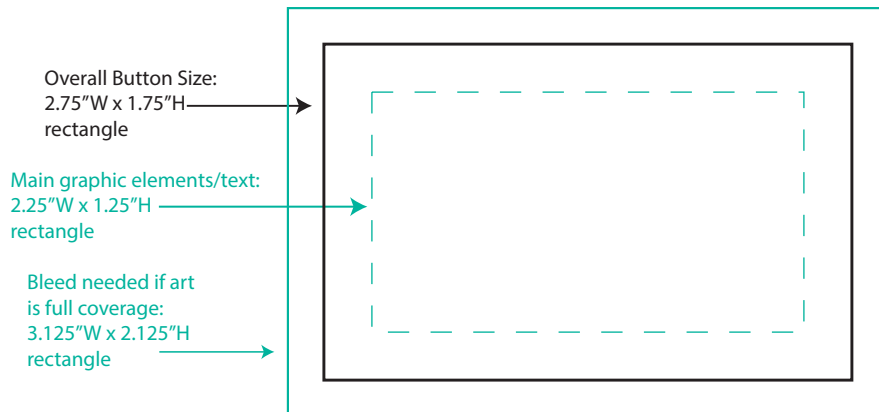

W#:

Date:

BTP06

Rectangle Button

Quantity:

This art proof shows the approximate size, color and placement of the art imprint relative to the size of the item.