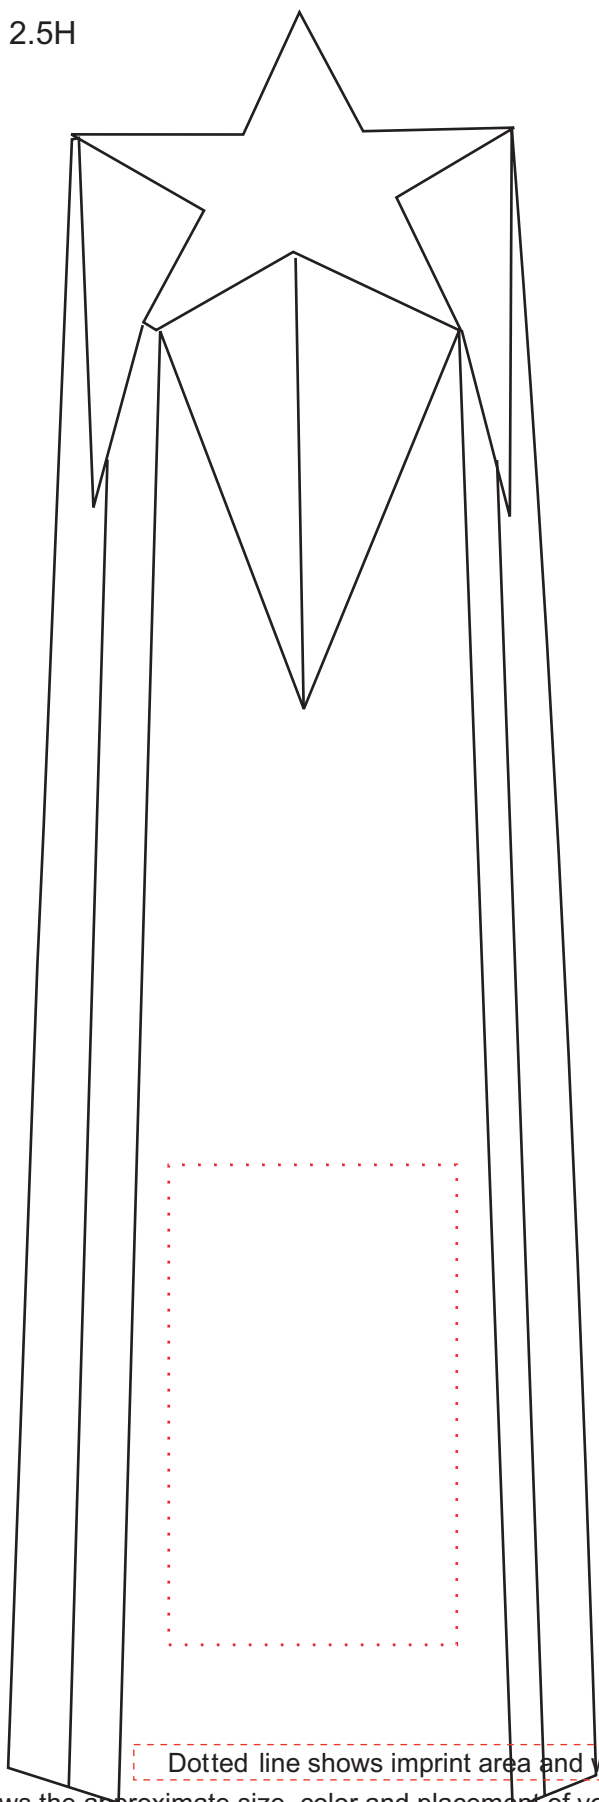

IC362 Shooting Star - Med

Imprint area: 1.5W x 2.5H

Dotted line shows imprint area and will not print.

This art proof shows the approximate size, color and placement of your imprint relative to the size of the item.