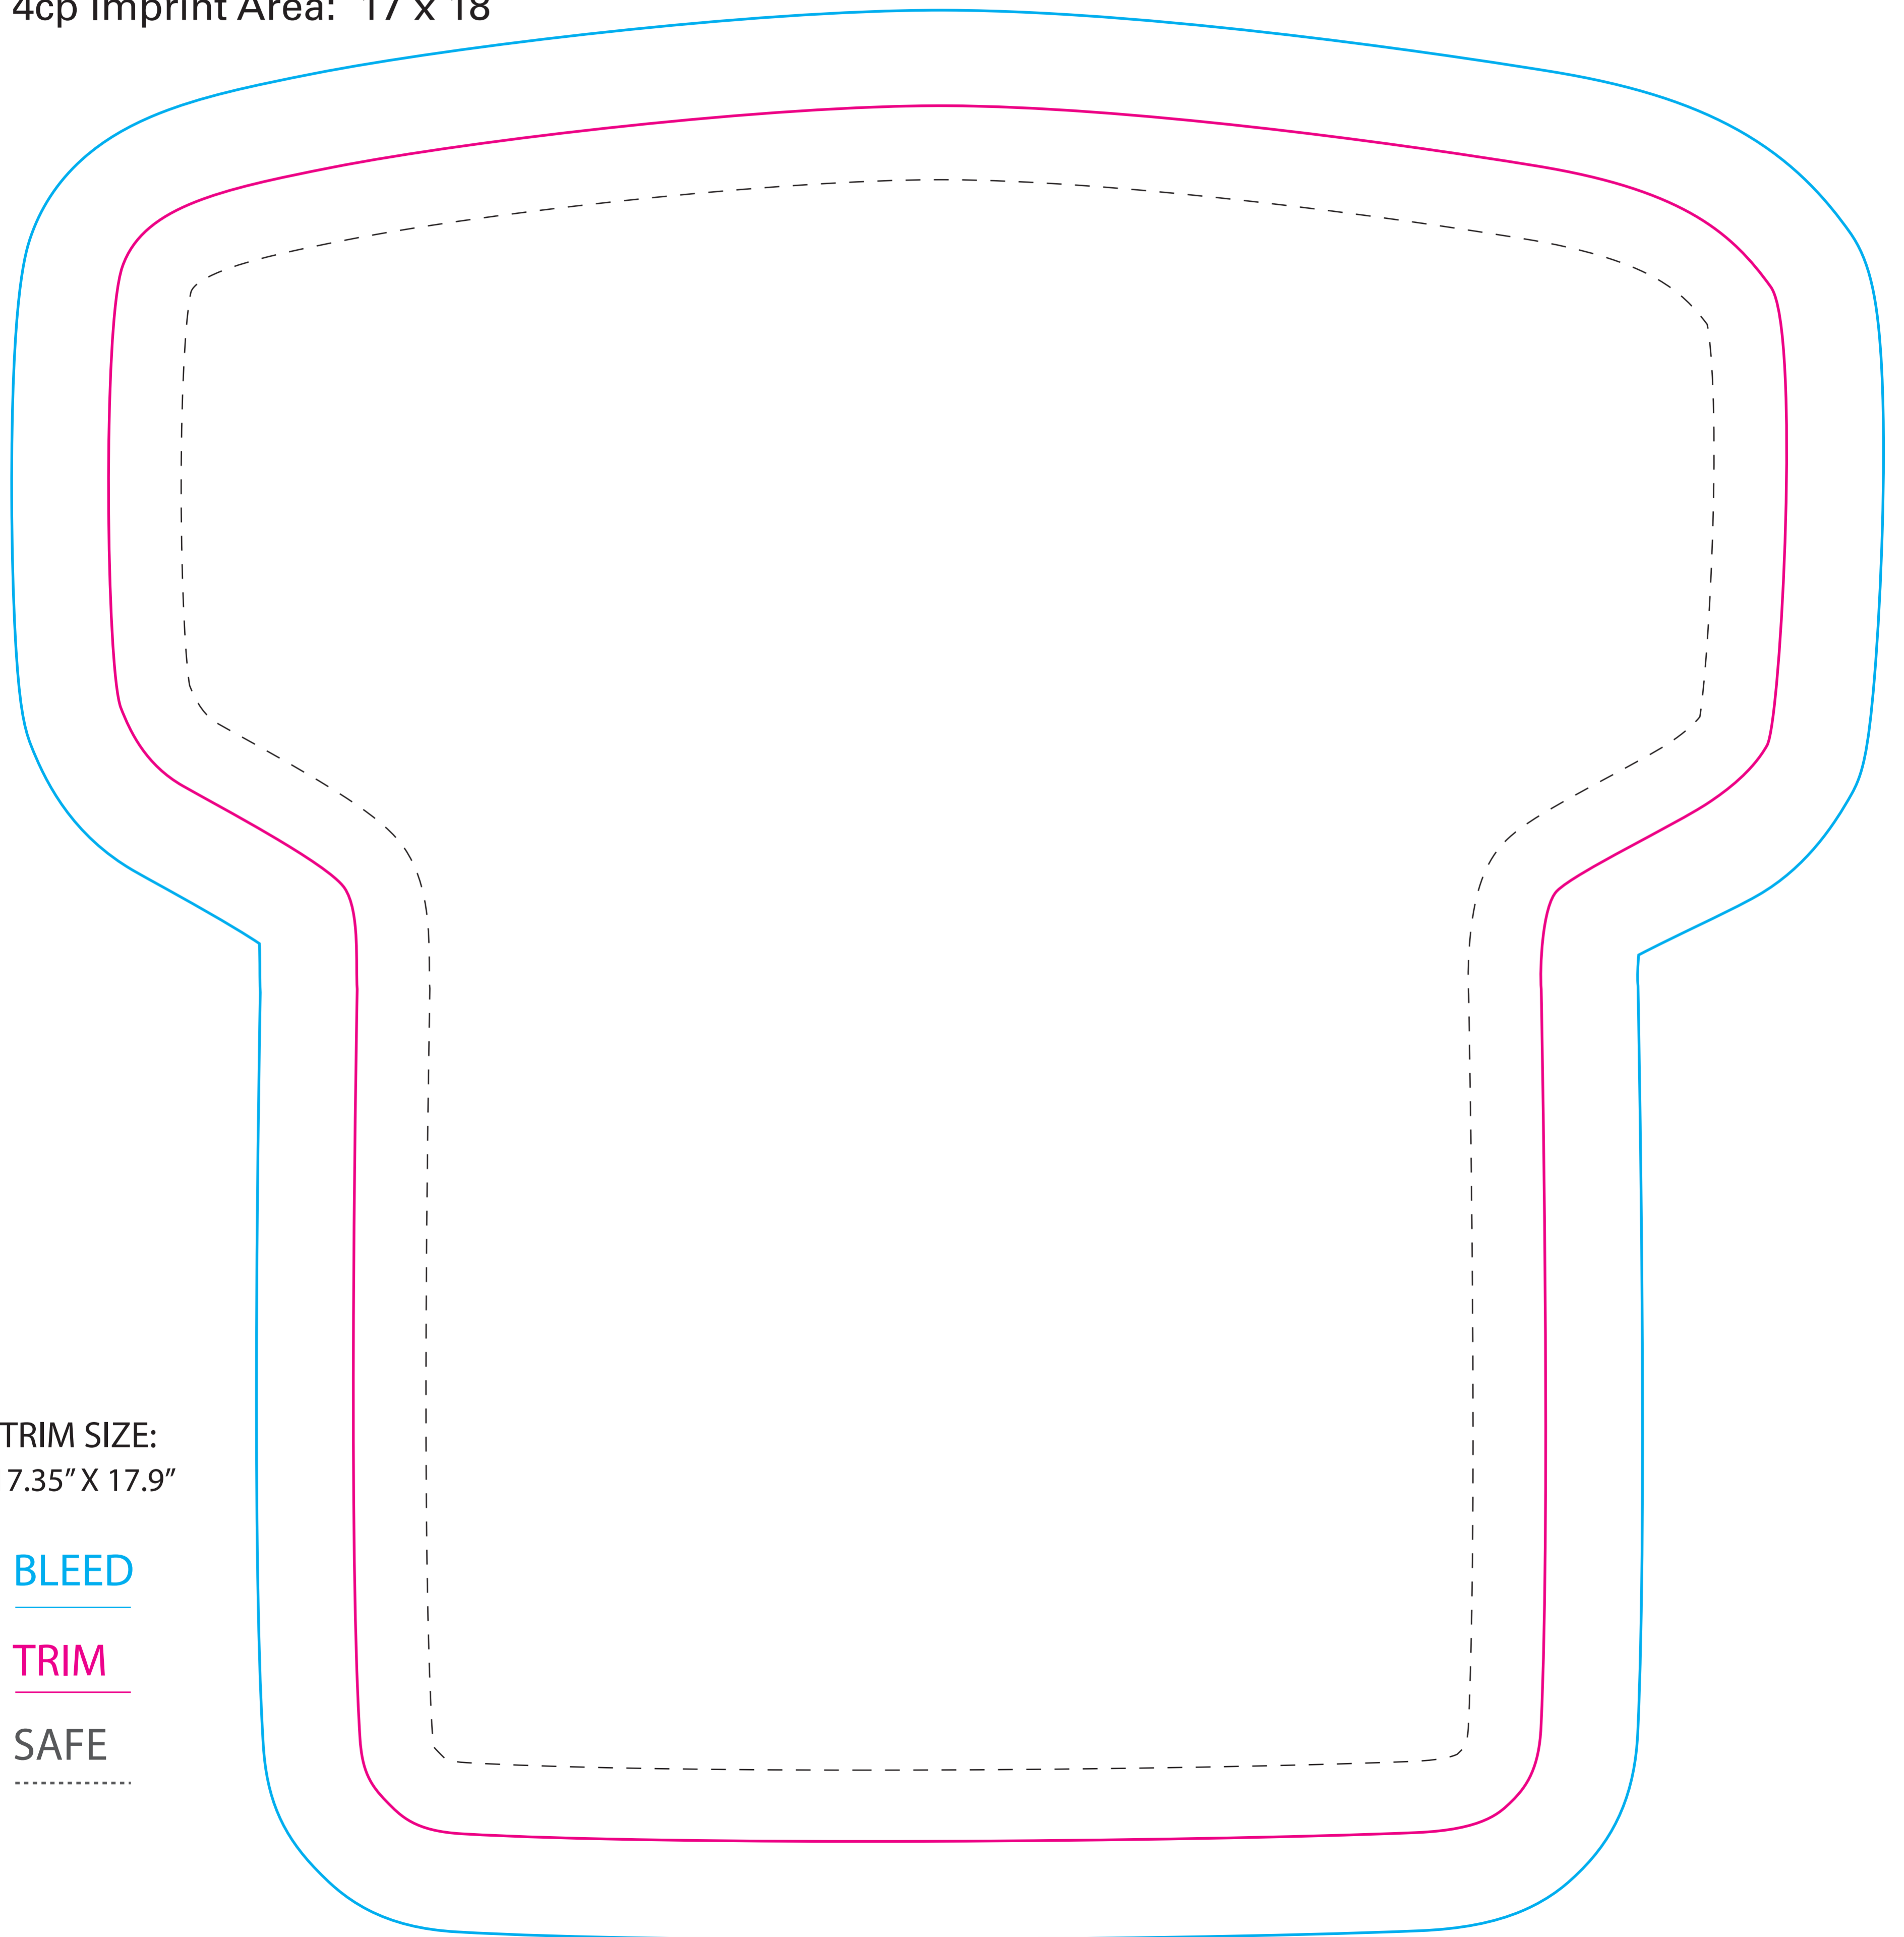

JC1718

Cooling Jersey Shaped Towel

4cp Imprint Area: 17 x 18

TRIM SIZE:
17.35" X 17.9"

BLEED

TRIM

SAFE