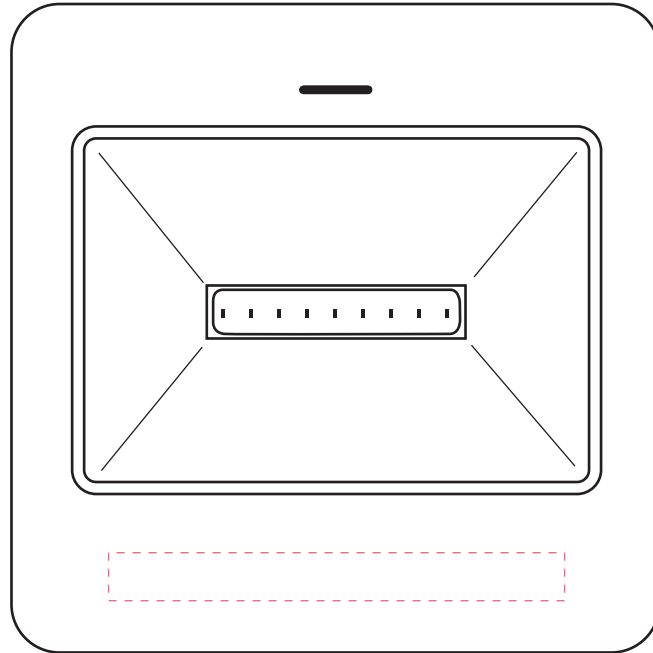

MFL63

COB Switch Night Light

Imprint Area: .25 x 2.375

Dotted line shows imprint area and will not print.