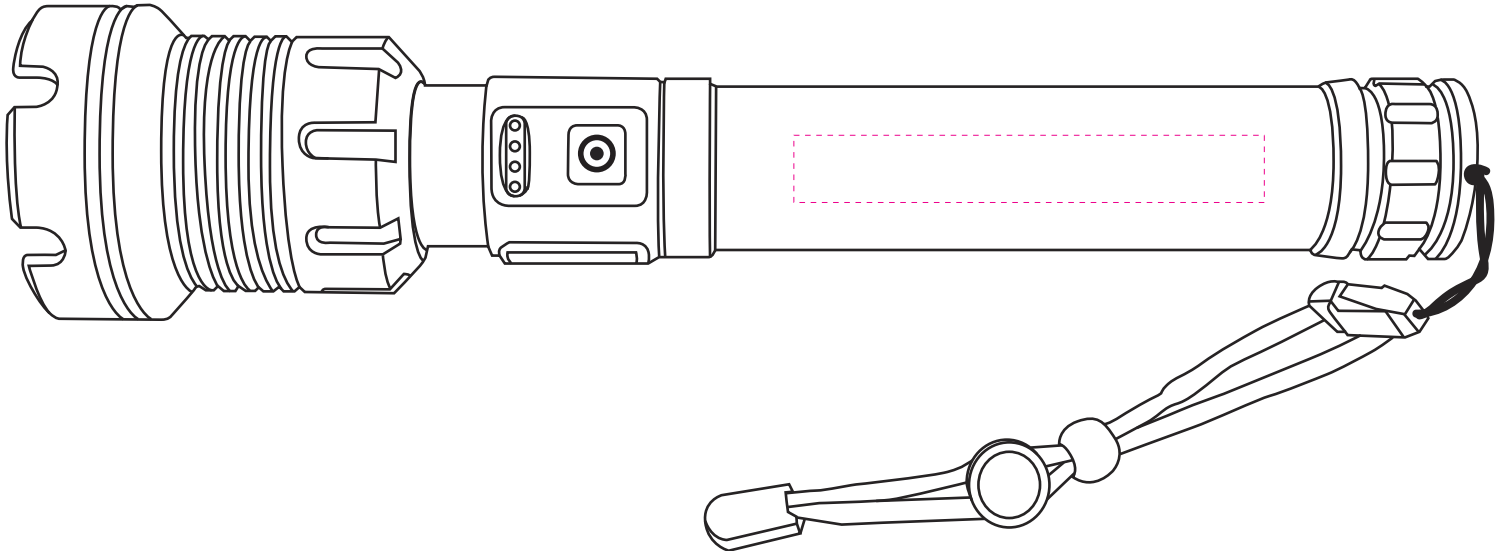

MFL75

Rechargeable 20W Multifunction Flashlight

100% Size

70% Size

Dotted line shows imprint area and will not print.