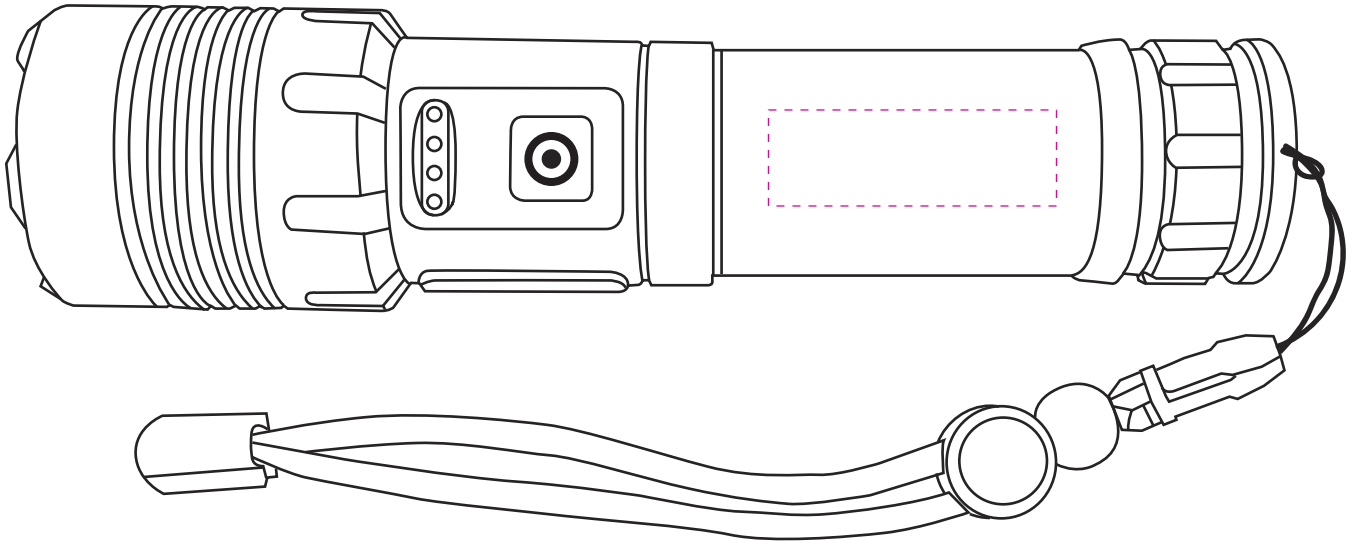

MFL76

Rechargeable 15W Multifunction Flashlight

Imprint Area: .5 x 1.5

Dotted line shows imprint area and will not print.