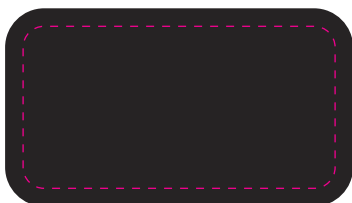

## Nomad Eco Backpack

SILVER Metal Plate: 1.03125 x 1.8125

Laser Imprint Area: .5 x 1.625

4cp Imprint Area: .8438 x 1.625

Dome Size: 1.03125 X 1.8125

Imprint Area: .8438 x 1.625

Full Bleed Imprint Area: 1.1563 x 1.9375