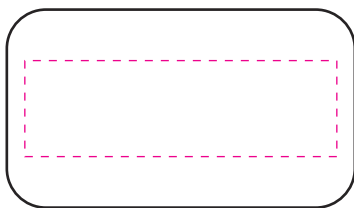

## Nomad Eco Backpack

SILVER Metal Plate: 1.03125 x 1.8125

Laser Imprint Area: .5 x 1.625

4cp Imprint Area: .8438 x 1.625

Dome Size: 1.03125 X 1.8125

Imprint Area: .8438 x 1.625

Full Bleed Imprint Area: 1.1563 x 1.9375