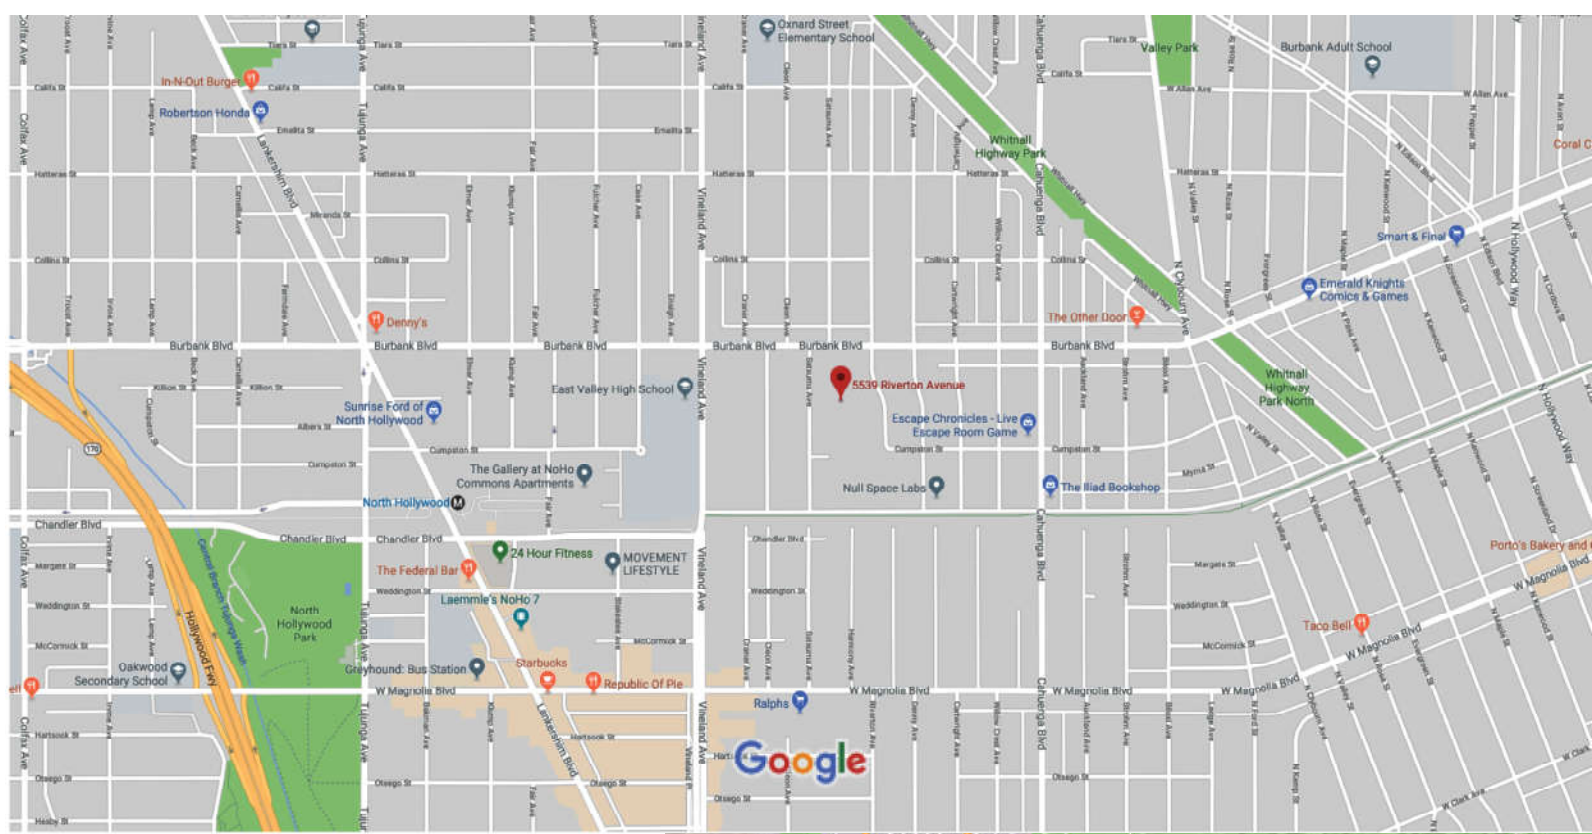

## REEL STAGES

5539 Riverton Avenue  
North Hollywood, CA 91601  
818-762-1710

### Directions from Hollywood

1. Take the 101 FWY North
2. Take the Vineland Ave Exit
3. Turn right on Vineland Ave
4. Turn right onto Burbank Blvd
5. Take the 3rd right onto Riverton Ave

### Direction from Santa Monica/Westside

1. Take 10 FWY East/Santa Monica FWY
2. Merge onto 405 FWY North
3. Merge onto 101 FWY S/Ventura Fwy E toward Los Angeles
4. Keep left to take CA-134 E/Ventura FWY East
5. Take the exit toward Vineland Ave
6. At the exit, turn right onto Riverside Drive
7. Take the 1st left onto Vineland Ave
8. Turn right onto Burbank Blvd
9. Take the 3rd right onto Riverton Ave

### Directions from Pasadena/Glendale

1. Take CA-134 FWY going West
2. Take Cahuenga Blvd Exit
3. Turn right onto Cahuenga Blvd
4. Turn left on Burbank Blvd
5. Turn left on Riverton Ave