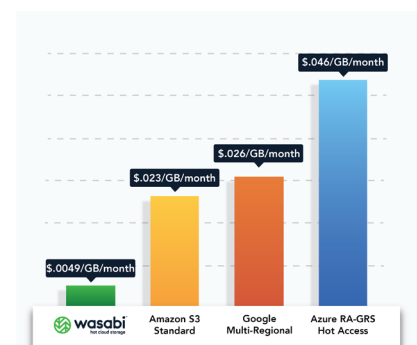

BENEFITS

- No equipment to buy or manage
- Pay-as-you-grow scalability
- Inherent resiliency and data integrity
- Easy to use and administer
- No vendor lock-in